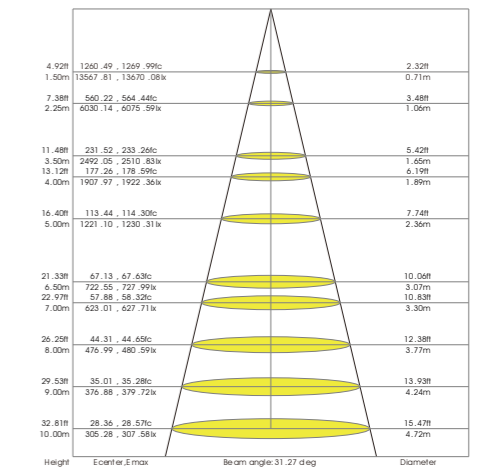

SPARTA Spec

Model No	RL-FL05-01	
Power Consumption	100W	150W
Dimensions(LxWxH)	380x122x233mm	
Finish	White,black,grey or custom optional	
Material	Aluminium body with PMMA lens and tempered Glass	
Beam Angle	Monochrome: 8°/15°/30°/45°/60°/90° RGB/RGBW: 12°/ 24°/ 36°/ 60° /90°	
Operation Voltage	AC100-277V/DC24V	
Color Temp	<div style="display: flex; justify-content: space-around; align-items: center;"> <div style="display: flex; gap: 5px;"> 2700K3000K4000K5700K </div> <div style="display: flex; gap: 10px;"> </div> </div>	
LED Chip	CREE / Osram	
Lumen Output	35lm at RGBW full output, 85lm/w at 3000K	
Control	ON/OFF DMX512	
Fixture Connectors	30cm cable with connectors included	
Mounting Options	Swivel Surface Mounted	
Operation Temp	-30°C~45°C	

Distribution Curve Flux:

Dimension: