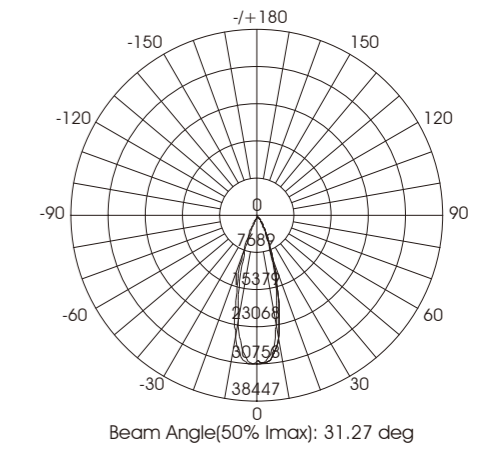

SPARTA Spec

Model No	RL-FL05-01	
Power Consumption	100W	150W
Dimensions(LxWxH)	380x122x233mm	
Finish	White,black,grey or custom optional	
Material	Aluminium body with PMMA lens and tempered Glass	
Beam Angle	Monochrome: 8°/15°/30°/45°/60°/90° RGB/RGBW: 12°/ 24°/ 36°/ 60° /90°	
Operation Voltage	AC100-277V/DC24V	
Color Temp	<div style="display: flex; justify-content: space-around; align-items: center;"> <div style="display: flex; gap: 5px;"> 2700K3000K4000K5700K </div> <div style="display: flex; gap: 10px;"> </div> </div>	
LED Chip	CREE / Osram	
Lumen Output	35lm at RGBW full output, 85lm/w at 3000K	
Control	ON/OFF DMX512	
Fixture Connectors	30cm cable with connectors included	
Mounting Options	Swivel Surface Mounted	
Operation Temp	-30°C~45°C	

Distribution Curve Flux:

Dimension: