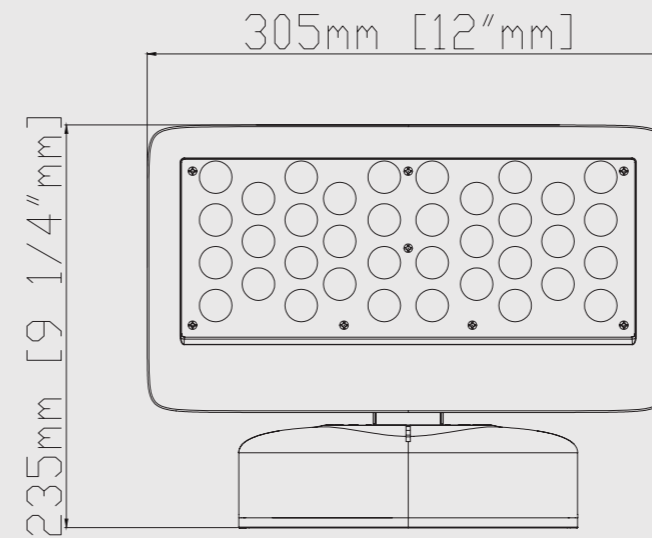

LED FLOOD LIGHT

ROTECH LED

Housing finish

Optics

Product model	RL-FL05-01
Installation method	Surface Mounting
Dimensions	Ø305xH235xW129mm
Color(CCT)	RGB,RGBW,WW,NW,CW,R,G,B
Control	Auto running/DMX512/P2/Remote
Power Consumption	60W
Operating Voltage	AC100-277V/DC36V
LED Qty	36PCS
Housing Material	Die cast aluminum,Tempered glass
IP Rating	IP65
Operating Temperature	-40~+50° C
Warranty	3 Years / 5 Years