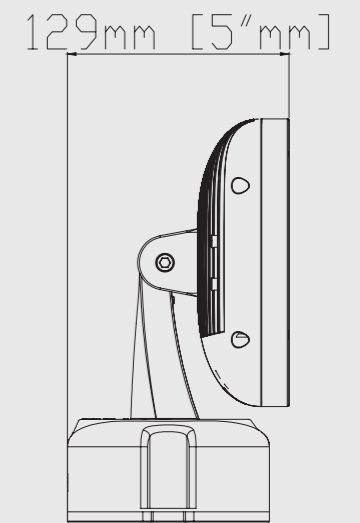

LED FLOOD LIGHT

ROTECH LED

Housing finish

Optics

Product model	RL-FL05-01
Installation method	Surface Mounting
Dimensions	Ø305xH235xW129mm
Color(CCT)	RGB,RGBW,WW,NW,CW,R,G,B
Control	Auto running/DMX512/P2/Remote
Power Consumption	60W
Operating Voltage	AC100-277V/DC36V
LED Qty	36PCS
Housing Material	Die cast aluminum,Tempered glass
IP Rating	IP65
Operating Temperature	-40~+50° C
Warranty	3 Years / 5 Years