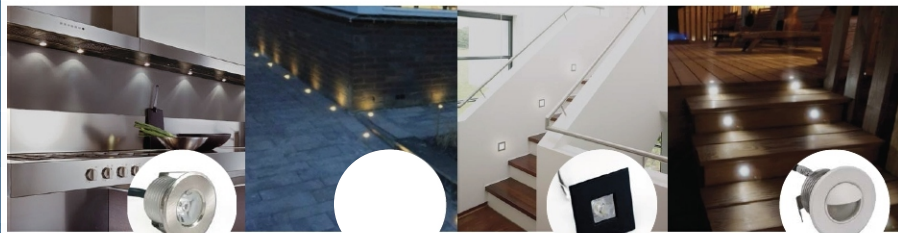

2
Puissance
.1 = 1 watt
.04 = .04 Watt

3
Kelvins
3K = 3000k
4K = 4000k

4
Finition
RD = ronde
SQ = carré

5
Couleur
BK = Noir
BN = Brushed Nickel
WH = Blanc

LRW30

Mini recess WP

Great for INDOOR or OUTDOOR

Cabinet lights, in concrete lights, step lights, deck lights, display lights, garden lights

LOWER STOCK COST

Inventory with light engine and trim separate

0.4 watt/12VDC/120d LRW30.04 / 3K/4K
 1 watt / 12VDC / 25d LRW30.1 / 3K/4K

Round Trim 39mm / BK/WH/BN
 Square Trim 41mm / BK/WH/BN/SS
 Scoop Trim 39mm / BK/WH/BN