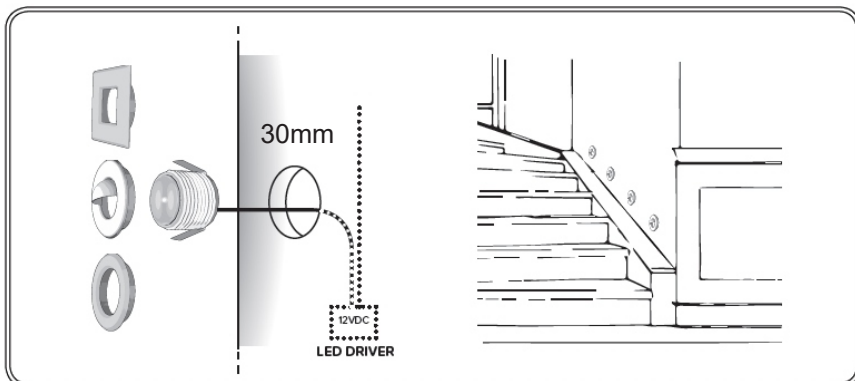

2
Puissance
.1 = 1 watt
.04 = .04 Watt

3
Kelvins
3K = 3000k
4K = 4000k

4
Finition
RD = ronde
SQ = carré

5
Couleur
BK = Noir
BN = Brushed Nickel
WH = Blanc

LRW30

Mini recess WP

Great for INDOOR or OUTDOOR

Cabinet lights, in concrete lights, step lights, deck lights, display lights, garden lights

LOWER STOCK COST

Inventory with light engine and trim separate

0.4 watt/12VDC/120d LRW30.04 / 3K/4K
 1 watt / 12VDC / 25d LRW30.1 / 3K/4K

Round Trim 39mm / BK/WH/BN
 Square Trim 41mm / BK/WH/BN/SS
 Scoop Trim 39mm / BK/WH/BN