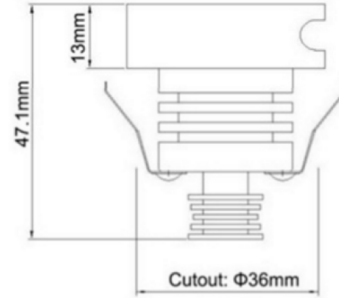

# ENCASTRÉ DE MUR AU DEL LRW-26

LRW-26

Input Voltage	DC 12V
LED Power	1 watt
Température Couleur	3K
LED Chip Brand	Epistar
Lumen Output	80 lumens
Beam Angle	15 degrés
CRI	80
IP Class	IP21 (Indoor Use Only)
Dimension	40 x 40 x 47 mm / 1.57 x 1.57 x 1.85 po
Cutout Size	36 mm / 1.42 po
Installation	Recessed Mounted
Dim	Dimmable
Working Temperature	40 degree at Room Temp 25 degree
Ambient Temperature	-40 @ 50 degrees
Certificate	CE RoHS
Warranty	3 years