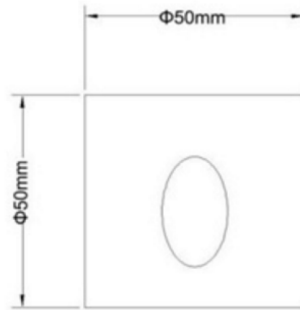

ENCASTRÉ DE MUR AU DEL LRW-24

LRW-24

Input Voltage	DC 12V
LED Power	1 watt
Température Couleur	3K
LED Chip Brand	Epistar
Lumen Output	80 lumens
Beam Angle	15 degrés
CRI	80
IP Class	IP21 (Indoor Use Only)
Dimension	50 x 50 x 27 mm / 1.97 x 1.97 x 1.06 po
Cutout Size	47 mm / 1.85 po
Installation	Recessed Mounted
Dim	Dimmable
Working Temperature	40 degree at Room Temp 25 degree
Ambient Temperature	-40 @ 50 degrees
Certificate	CE RoHS
Warranty	3 years