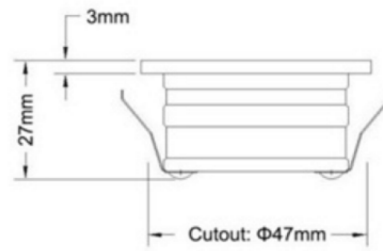

ENCASTRÉ DE MUR AU DEL LRW-24

LRW-24

Input Voltage	DC 12V
LED Power	1 watt
Température Couleur	3K
LED Chip Brand	Epistar
Lumen Output	80 lumens
Beam Angle	15 degrés
CRI	80
IP Class	IP21 (Indoor Use Only)
Dimension	50 x 50 x 27 mm / 1.97 x 1.97 x 1.06 po
Cutout Size	47 mm / 1.85 po
Installation	Recessed Mounted
Dim	Dimmable
Working Temperature	40 degree at Room Temp 25 degree
Ambient Temperature	-40 @ 50 degrees
Certificate	CE RoHS
Warranty	3 years