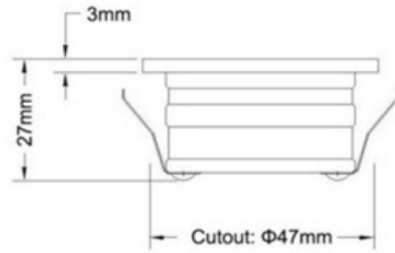

ENCASTRÉ DE MUR AU DEL LRW-22

LRW-22

Input Voltage	DC 12V
LED Power	1 watt
Température Couleur	3K
LED Chip Brand	Epistar
Lumen Output	80 lumens
Beam Angle	15 degrés
CRI	80
IP Class	IP21 (Indoor Use Only)
Dimension	50 x 50 x 27 mm / 1.97 x 1.97 x 1.06 po
Cutout Size	47 mm / 1.85 po
Installation	Recessed Mounted
Dim	Dimmable
Working Temperature	40 degree at Room Temp 25 degree
Ambient Temperature	-40 @ 50 degrees
Certificate	CE RoHS
Warranty	3 years