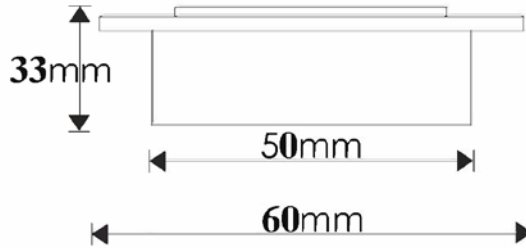

ENCASTRÉ DE CABINET LDL-201

LDL-201

Specifications

Power 12 VDC constant voltage
 Material: aluminium
 Finish: brushed aluminium
 Adjustable
 Dimensions: 60x60x33 mm
 Opening: 50 mm

MODÈLE	VOLTAGE	PUISSANCE	LUMENS	ANGLE	DIMENSIONS	OUVERTURE
LDL-201 3k-5k	12VDC	3 WATTS	150/3K 165/5K	30 / 60	60 X 60 X 33 MM 2.36 X 2.36 X 1.30 PO	50 MM 1.97 PO