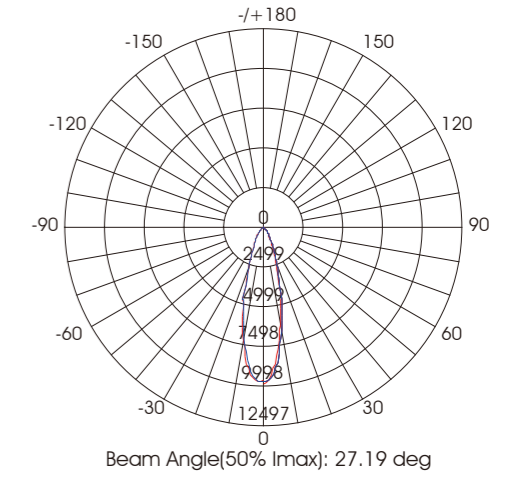

**Features & Benefits**

**Delicate design**

Slim design allows fixtures to be used in a very limited space

**Best-in class performance**

9997 candelas and 3420 lumens( 8°optic, 3000K output)

**Optics and distributions for all occasions**

Very narrow 6°, narrow spot 10°, Medium 15°, Flood 30°, wall graze 15x45°, 10x60°

**Seamless extras**

Integrated optical and mounting accessories

**Shield design**

Shield makes the light throw in one direction and glare free

Spec

<b>Model No</b>	RL-LNWW-36(AK04)
<b>Power Consumption</b>	36W
<b>Dimensions(LxWxH)</b>	1004x45x65mm
<b>Finish</b>	White,black,grey or custom optional
<b>Material</b>	Aluminium body with PMMA lens and tempered Glass
<b>Beam Angle</b>	Monochrome: 10°x45°/60°/20x40°/10x60°
<b>Operation Voltage</b>	100-277VAC
<b>Color Temp</b>	
<b>LED Chip</b>	CREE / Osram
<b>Lumen Output</b>	95lm/w at 3000K
<b>Control</b>	ON/OFF
<b>Fixture Connectors</b>	30cm cable with connectors included
<b>Mounting Options</b>	Swivel Surface Mounted
<b>Operation Temp</b>	-30°C~45°C

Distribution Curve Flux:

Dimension: