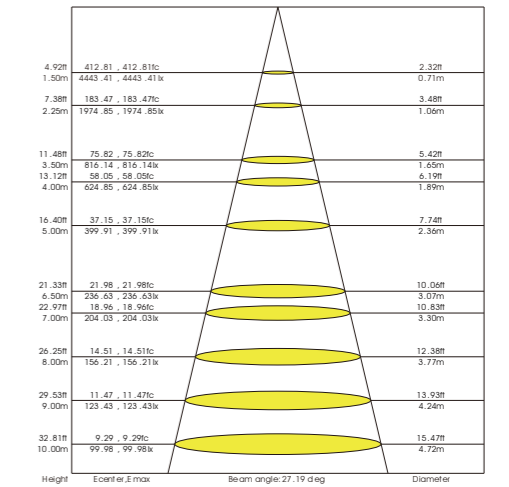

**Features & Benefits**

**Delicate design**

Slim design allows fixtures to be used in a very limited space

**Best-in class performance**

9997 candelas and 3420 lumens( 8°optic, 3000K output)

**Optics and distributions for all occasions**

Very narrow 6°, narrow spot 10°, Medium 15°, Flood 30°, wall graze 15x45°, 10x60°

**Seamless extras**

Integrated optical and mounting accessories

**Shield design**

Shield makes the light throw in one direction and glare free

Spec

<b>Model No</b>	RL-LNWW-36(AK04)
<b>Power Consumption</b>	36W
<b>Dimensions(LxWxH)</b>	1004x45x65mm
<b>Finish</b>	White,black,grey or custom optional
<b>Material</b>	Aluminium body with PMMA lens and tempered Glass
<b>Beam Angle</b>	Monochrome: 10°x45°/60°/20x40°/10x60°
<b>Operation Voltage</b>	100-277VAC
<b>Color Temp</b>	
<b>LED Chip</b>	CREE / Osram
<b>Lumen Output</b>	95lm/w at 3000K
<b>Control</b>	ON/OFF
<b>Fixture Connectors</b>	30cm cable with connectors included
<b>Mounting Options</b>	Swivel Surface Mounted
<b>Operation Temp</b>	-30°C~45°C

Distribution Curve Flux:

Dimension: