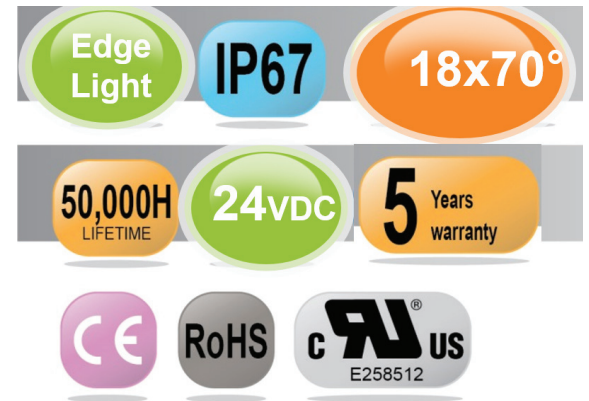

Edge-lit Box Sign LED Module

358 is the best and cost effective LED edge lighting Solution For slim and medium size of box sign application.

*Optimized for Smaller depth boxes
(Min.50mm depth at single face and Min.100mm depth at double face)*

Model (Model No.)	Input Vol.	Power Con.	CCT	Beam angle	CRI	Lum. Flux	Lum. Efficacy	Module No. per a pack
RL-358-6500K	24VDC	1.92W	6500K	18x70°	Ra80	212 lm	110 lm/W	30modules (3.6m) Module pitch 120mm

Operating Temp. : -20°C~+50°C