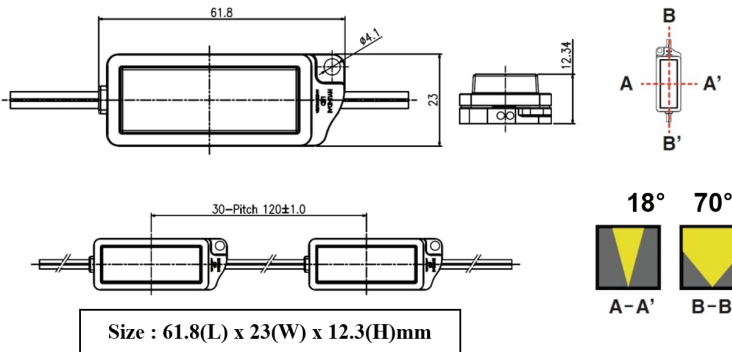

Edge-lit Box Sign LED Module

358 is the best and cost effective LED edge lighting Solution For slim and medium size of box sign application.

*Optimized for Smaller depth boxes
(Min.50mm depth at single face and Min.100mm depth at double face)*

Model (Model No.)	Input Vol.	Power Con.	CCT	Beam angle	CRI	Lum. Flux	Lum. Efficacy	Module No. per a pack
RL-358-6500K	24VDC	1.92W	6500K	18x70°	Ra80	212 lm	110 lm/W	30modules (3.6m) Module pitch 120mm

Operating Temp. : -20°C~+50°C